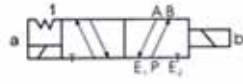

TVS 4000 Series Solenoid Valve Metal Seal

TVS4230

TVS	4	2	30	4G	03

Specification Code

TVS : Pneumatic Direction Conversion Valve

Position

- 1 : Single Solenoid 5/2 way
- 2 : Double Solenoid 5/2 way
- 3 : Double Solenoid 5/3 way

Standard Voltage

- 3G : 110VAC
- 4G : 220VAC

Port Size

- 03 : 3/8"
- 04 : 1/2"